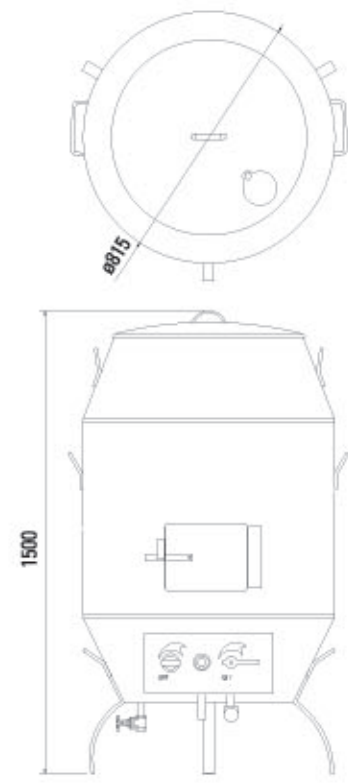

FLAME-MATE

Duck Roaster/Pig Roaster

CPR-3

CDR-8S

Model	Dimension (mm)			Fuel Pipe (mm)			Burner Rating B.T.U. per hr (kW)	Net Weight (kg)	Gross Weight (kg)
	Ø	H		Natural Gas	LP Gas	Town Gas			
CDR-8S	810	1500		DN20	DN20	DN20	54600 (16)	72	107
CDR-9S	910	1500		DN20	DN20	DN20	54600 (16)	85	125

Model	Dimension (mm)			Fuel Pipe (mm)			Burner Rating B.T.U. per hr (kW)	Net Weight (kg)	Gross Weight (kg)
	W	D	H	Natural Gas	LP Gas	Town Gas			
CPR-3	620	1100	600	DN40	DN40	DN40	170650 (50)	245	275

All specifications are subjected to change without prior notice.