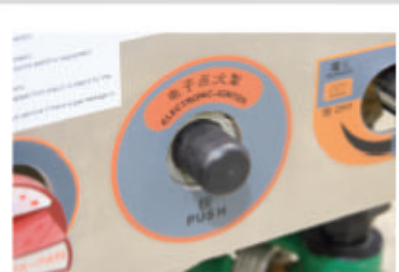

1. Grease drainage

2. Ventilation cover

3. Special alloy-made heat diffuser for even heat distribution

4. Equipped with observation door

5. Electronic igniter and flame failure device for easy operation

- Other Features**
- Full stainless steel design
 - Optional flame failure device
 - Optional lava rock heat diffuser
 - Optional gas regulator
 - Double insulated model available