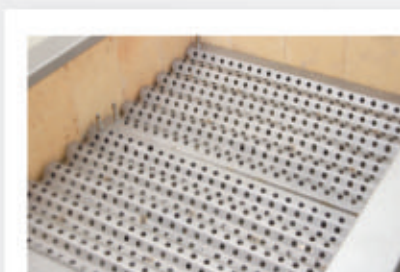

YPT-0711-001

FLAME-MATE

Duck Roaster is one of the essential equipments in Chinese style BBQ cooking. The steel cold appearance of stainless steel with the new heat diffuser inside, the duck roaster barbeques any type of food in perfection. Round-shaped exterior also helps to distribute heat evenly. Different models are available for different production volume.

1. Grease drainage

2. Ventilation cover

3. Special alloy-made heat diffuser for even heat distribution

4. Equipped with observation door

5. Electronic igniter and flame failure device for easy operation

- Other Features**
- Full stainless steel design
 - Optional flame failure device
 - Optional lava rock heat diffuser
 - Optional gas regulator
 - Double insulated model available

Pig Roaster is an essential equipment in Chinese style BBQ cooking.

The traditional design combines with the newly improved heat diffuser, chefs can spend more time on creating more interesting menu!

1. 3 levels of setting to manipulate flame power